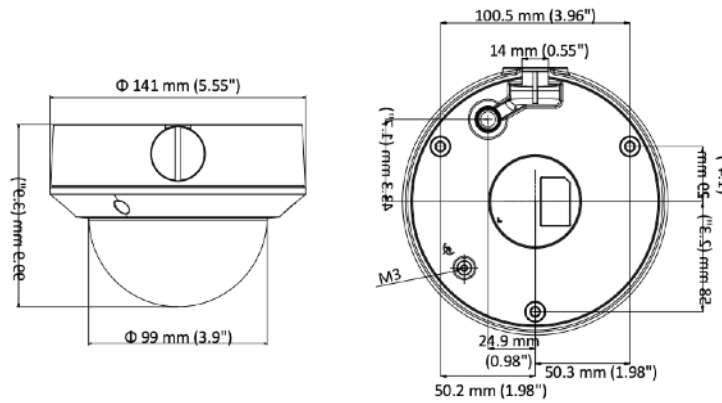

Image Setting	Saturation, brightness, contrast, sharpness, AGC, white balance adjustable by client software or web browser
Day/Night Switch	Auto, scheduled
<b>Network</b>	
Network Storage	Support Micro SD/SDHC/SDXC card (128G ), local storage and NAS (NFS,SMB/CIFS), ANR
Alarm Trigger	Motion detection, video tampering alarm, network disconnected, IP address conflicted, illegal login
Protocols	TCP/IP, ICMP, HTTP, HTTPS, FTP, DHCP, DNS, DDNS, RTP, RTSP, RTCP, NTP, UPnP, SMTP, IGMP, 802.1X, QoS, IPv6, UDP, Bonjour
General Function	One-key reset, anti-flicker, heartbeat, mirror, password protection, privacy mask, watermark
Firmware Version	5.5.2
API	ONVIF (PROFILE S, PROFILE G), ISAPI
Simultaneous Live View	Up to 6 channels
User/Host	Up to 32 users 3 levels: Administrator, Operator and User
Client	iVMS-4200, iVMS-4500, iVMS-5200
Web Browser	IIE7+, Chrome18-42, Firefox5.0+, Safari5.02+
<b>Interface</b>	
Communication Interface	1 RJ45 10M/100M self-adaptive Ethernet port
Video Output (Without -Z)	1Vp-p composite output (75 Ω/BNC)
<b>General</b>	
Operating Conditions	-30 °C to 50 °C (-22 °F to 122 °F), humidity: 95% or less (non-condensing)
Power Supply	12 VDC ± 25%, 5.5 mm coaxial power plug PoE (802.3af, class 3)
Power Consumption and Current	-IZ: 12 VDC, 0.8 A, Max: 10 W; PoE: (802.3af, 36 V to 57 V), 0.35 A to 0.2 A, Max: 12 W -I: 12 VDC, 0.5 A, Max: 6 W; PoE: (802.3af, 36 V to 57 V), 0.22 A to 0.14 A, Max: 8 W
Protection Level	IP67, IK10 TVS 2000V lightning protection, surge protection and voltage transient protection
Material	Metal & Plastic
Dimensions	Camera: Φ 141 mm × 99.9 mm (5.6" × 3.9") With package: 140 mm × 140 mm × 154 mm (5.5" × 5.5" × 6.1")
Weight	Camera: Approx. 830 g (1.8 lb.) With package: Approx. 1070 g (2.4 lb.)

## Available Model

DS-2CD1723G0-I (2.8 mm to 12 mm), DS-2CD1723G0-IZ (2.8 mm to 12 mm)

**Dimension**

**Accessory**

D20-AP(White)  
Adapter Plate

DS-1273ZJ-135  
Wall Mount

DS-1273ZJ-135B  
Wall Mount

DS-1280ZJ-DM21  
Junction Box